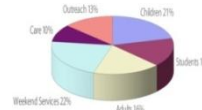

by providing church budget review and ideas for FUNdraising and stewardship recommendations.

- Does your church have a strategy to be relevant and relational with your community? If not, your ABCOPAD staff can AID you with this...